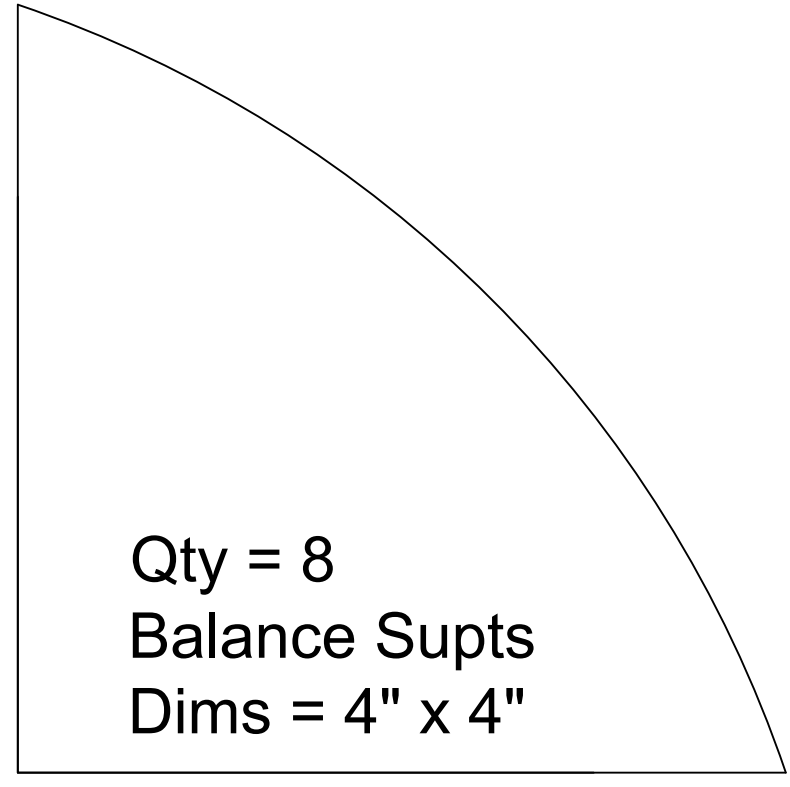

Rectangular Parts / Cut List

Qty = 2 Adjustable Step Supt Dims = 9.75" x 14"	Qty = 3 Stair Top and Bottom Dims = 5" x 10"
Qty = 3 Back Side (touches cabinet) Dims = 6" x 14"	Qty = 1 Standing Platform Dims = 12 7/8" x 13 7/8"
Qty = 4 Stair Supt Dims = 6.25" x 5"	